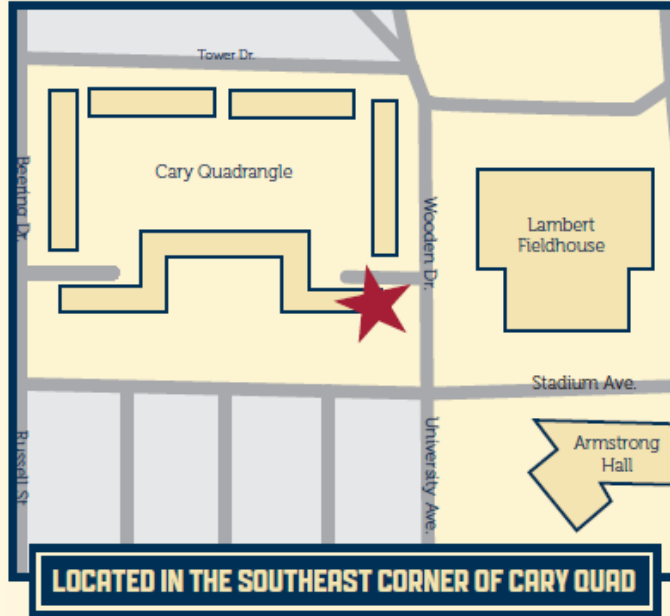

WEEKENDS 4 P.M. - 1 A.M.
 HOURS SUBJECT TO CHANGE.

PURDUE UNIVERSITY

KNIGHT SPOT